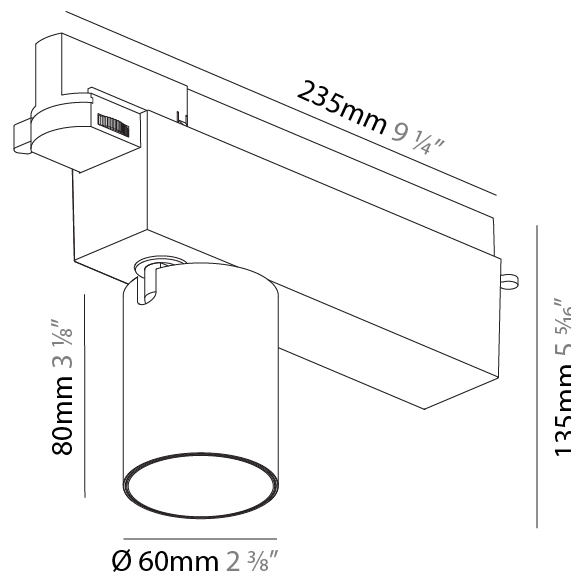

GENERAL

Series: Centriq
Subseries: Centriq 60
Brand: Prolicht
Division: Architectural
Mounting Type: Track
Mounting Location: Ceiling
Subcategory: Spots

PHYSICAL

Shape: Cylinder
Diameter (mm): 60
Diameter (in): 2 3/8
Length (mm): 235
Length (in): 9 1/4
Height (mm): 135
Height (in): 5 5/16
Light Distribution: Adjustable / Direct
Weight (kg): 0.897
Weight (lbs): 1.977
Installation Requirement: Track or profile system
Fixture Finish: SSR / BKV / CWI / CRY / HAB / UFT / ITA / RUA / FTG / MYG / LOD / PUS / FRO / FUP / KIA / POP / BLS / SPG / MEY / GOH / GUM / CHC / COM / ABZ / JAG / OBR / MOS / ROR
Fixture Material: Aluminum

ELECTRICAL

Lamp Type: LED (Zhaga Standard)
Input Wattage (W): 14
Total Output Wattage (W): 12.5
Dimming: Tri-Mode (Non-Dimming and Phase Dimming (120Vac only) and 0-10V Dimming)
Driver Included: Yes
Driver Location: Integrated
Driver Type: Constant Current - Universal
Driver Class: Class 2
Input Voltage (V): 120 - 277
Constant Current (MA): 350

LED

Number of LEDs: 1
Color Temperature (°K): 2700 / 3000 / 3500 / 4000
Max. Delivered Lumen (lm): 940 / 980 / 1029 / 1050
Nominal Lumen (lm): 1386 / 1438 / 1511 / 1542
CRI: >90 CRI
Lamp Life (hrs): 50000
Upon Request: Special Color Temperature Special Led

OPTICAL

Reflector: 20 / 40 / 60
Adjustability: Rotational 340°; Tilt 90°
Upon Request: Special Beam Angles

RATINGS AND CERTIFICATIONS

Certified By: Certified for North American Standards
IP rating: IP20